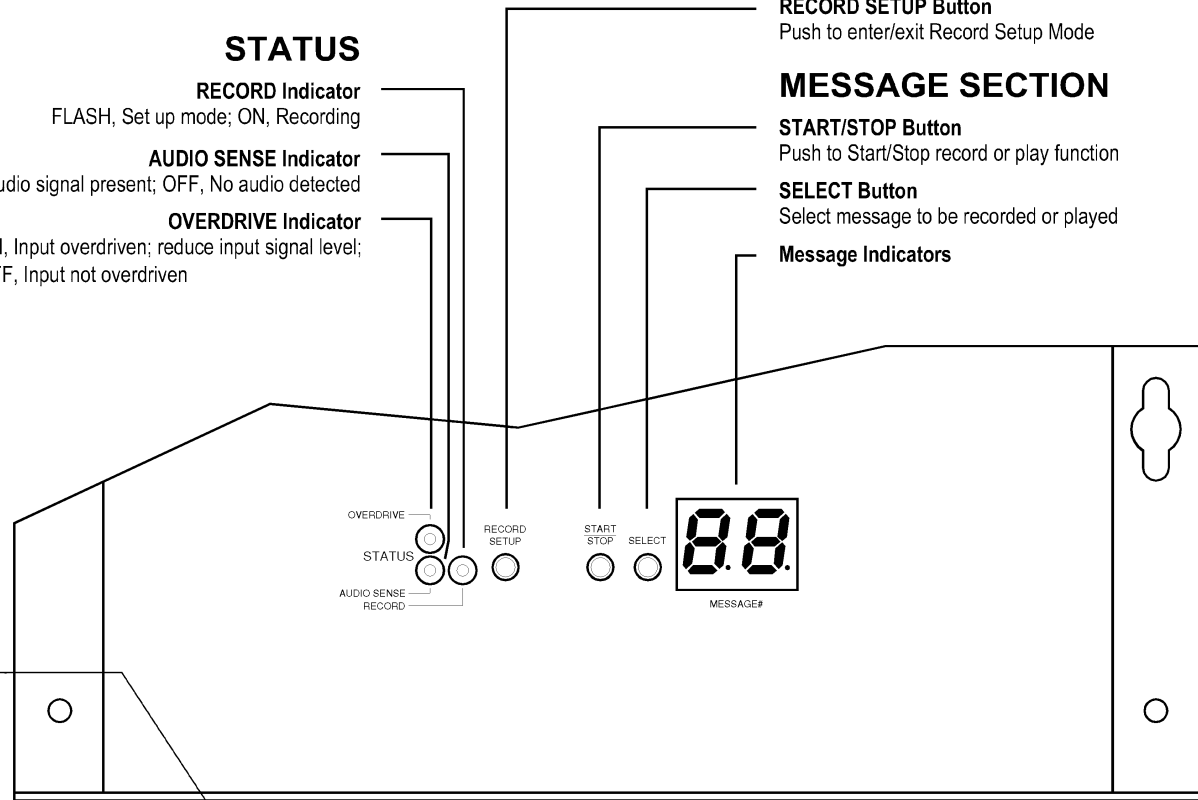

MacFi-mp

MPEG DIGITAL AUDIO RECORD / PLAY SYSTEM
MACKENZIE

STATUS

- RECORD Indicator**
FLASH, Set up mode; ON, Recording
- AUDIO SENSE Indicator**
ON, Audio signal present; OFF, No audio detected
- OVERDRIVE Indicator**
ON, Input overdriven; reduce input signal level;
OFF, Input not overdriven

RECORD SETUP Button
Push to enter/exit Record Setup Mode

MESSAGE SECTION

- START/STOP Button**
Push to Start/Stop record or play function
- SELECT Button**
Select message to be recorded or played
- Message Indicators**

CONFIG SWITCHES

OFF ON

- 1 2 Repeat**
- Play message **One** time
 - Play message **Two** times
 - Play message **Three** times
 - Play message **Four** times
- 3 4 Delay**
- 1 sec delay
 - 5 sec delay
 - 10 sec delay
 - 30 sec delay
- 5 6 Operation Mode**
- Standard Operation
 - Play one sequence per closure
 - Play while active
 - Re-trigger
- 7 Play Next**
- Disable
 - Enable
- 8 Memory Protect**
- Enable record
 - Disable record