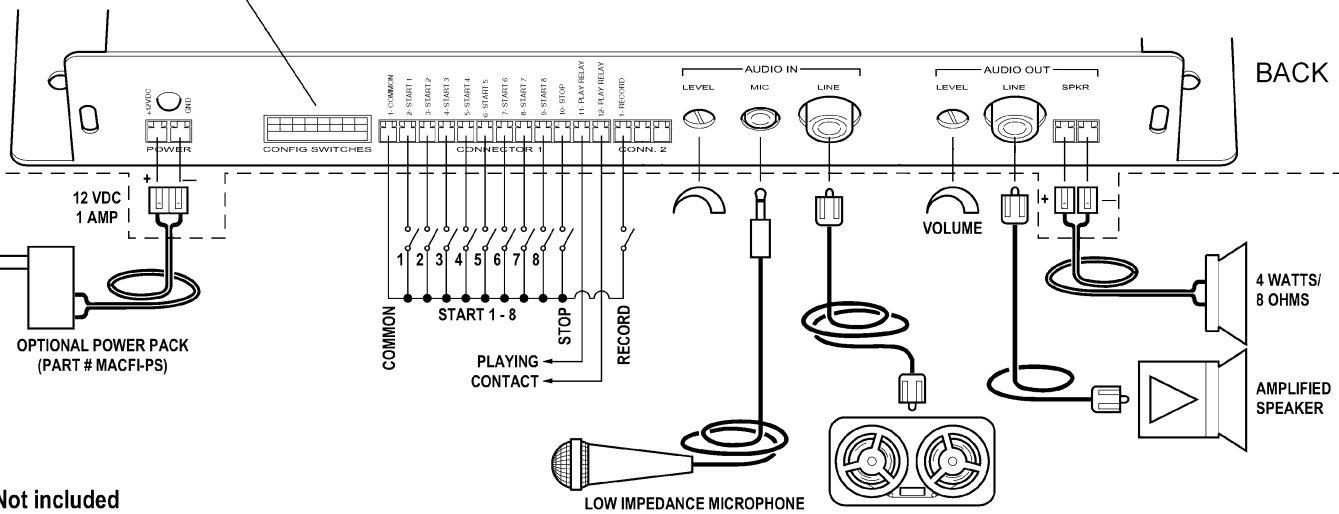

RECORD SETUP Button
Push to enter/exit Record Setup Mode

MESSAGE SECTION

- START/STOP Button**
Push to Start/Stop record or play function
- SELECT Button**
Select message to be recorded or played
- Message Indicators**

CONFIG SWITCHES

OFF ON

- 1 2 Repeat**
- Play message **One** time
 - Play message **Two** times
 - Play message **Three** times
 - Play message **Four** times
- 3 4 Delay**
- 1 sec delay
 - 5 sec delay
 - 10 sec delay
 - 30 sec delay
- 5 6 Operation Mode**
- Standard Operation
 - Play one sequence per closure
 - Play while active
 - Re-trigger
- 7 Play Next**
- Disable
 - Enable
- 8 Memory Protect**
- Enable record
 - Disable record